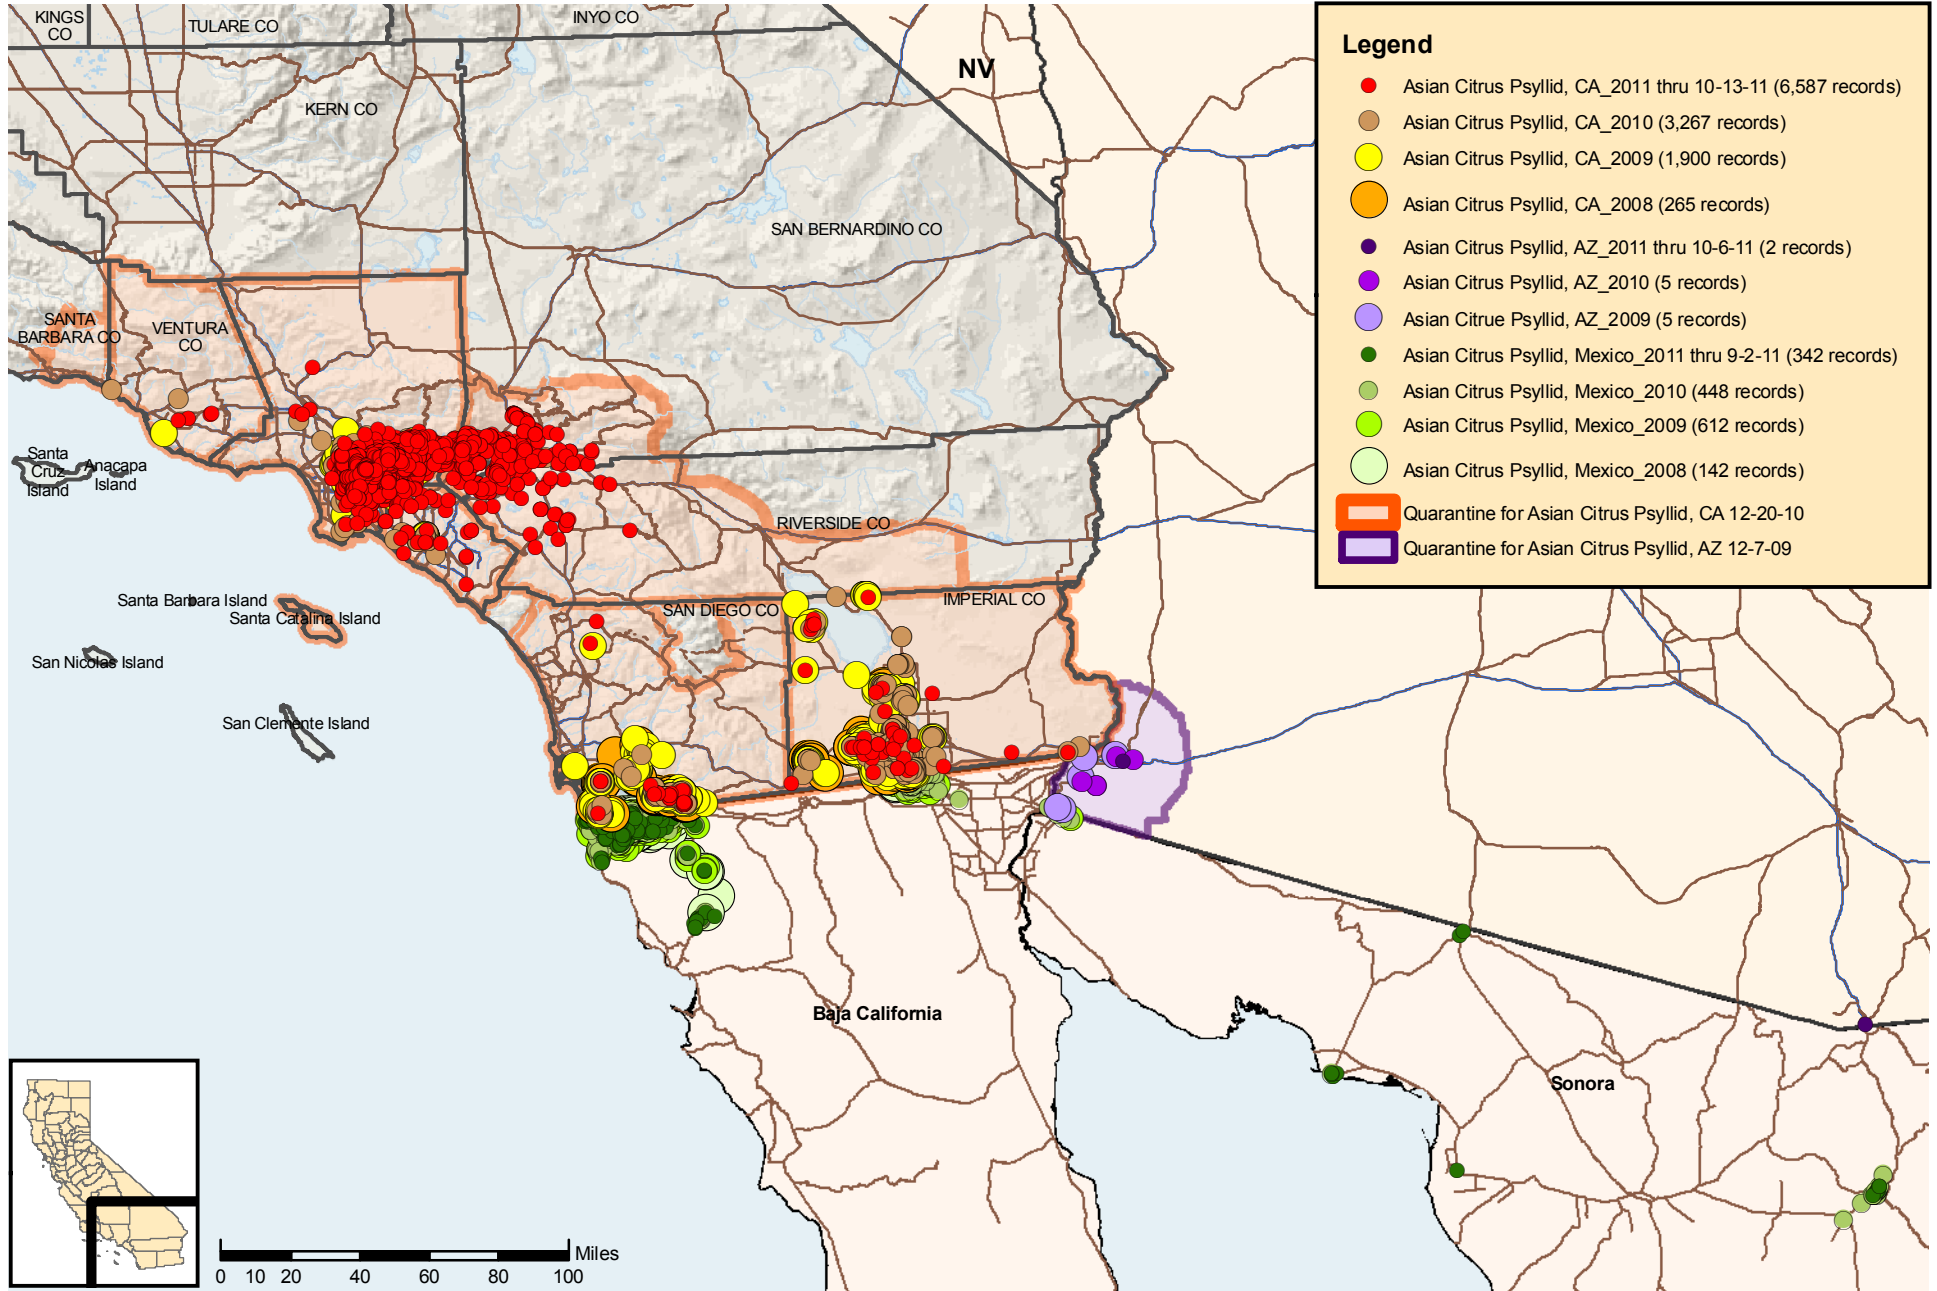

Asian Citrus Psyllid Cooperative Project California, Arizona, Baja California, and Sonora

Legend

- Asian Citrus Psyllid, CA_2011 thru 10-13-11 (6,587 records)
- Asian Citrus Psyllid, CA_2010 (3,267 records)
- Asian Citrus Psyllid, CA_2009 (1,900 records)
- Asian Citrus Psyllid, CA_2008 (265 records)
- Asian Citrus Psyllid, AZ_2011 thru 10-6-11 (2 records)
- Asian Citrus Psyllid, AZ_2010 (5 records)
- Asian Citrus Psyllid, AZ_2009 (5 records)
- Asian Citrus Psyllid, Mexico_2011 thru 9-2-11 (342 records)
- Asian Citrus Psyllid, Mexico_2010 (448 records)
- Asian Citrus Psyllid, Mexico_2009 (612 records)
- Asian Citrus Psyllid, Mexico_2008 (142 records)
- Quarantine for Asian Citrus Psyllid, CA 12-20-10
- Quarantine for Asian Citrus Psyllid, AZ 12-7-09

0 10 20 40 60 80 100 Miles